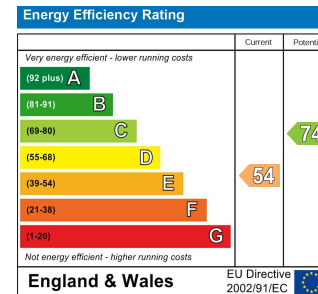

Viewing

Please contact our Boston Residential Office on 01205 365032 if you wish to arrange a viewing appointment for this property or require further information.