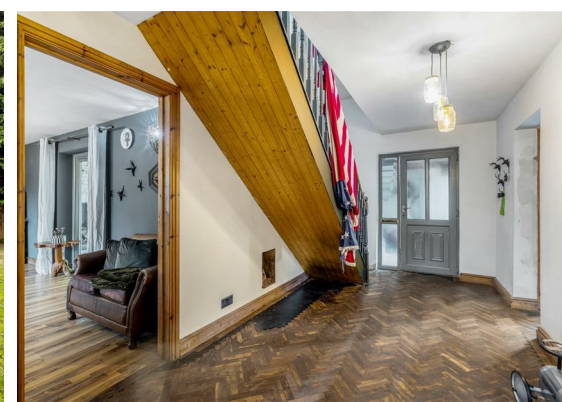

## The Cottage Scrane End

Freiston, Boston, PE22 0LX

An eclectic stylish countryside 4 bedroom cottage with a large contained garden, close to the coast and surrounded by walks in rural Lincolnshire. This fabulous home has much to offer; inside the accommodation is spacious with its 4 bedrooms and two bathrooms upstairs, the master being a whisker shy of 19 feet long with an ensuite. Downstairs is a very practical boot room/rear porch, entrance hall, cloakroom, kitchen, large dining room fit for any occasion/ second reception room with fireplace, a large lounge with a log burner with patio doors leading to covered outside seating relaxation/dining area. There is a double garage with a side entrance and a large grassed garden with is contained. Located in Frieston this rural retreat would make an ideal escape for anyone yet less than 6 miles East of Boston, where you can find your schools, shops, restaurants and other amenities. Available again due to chain not proceeding to view this house please call Bruce Mather Estate Agents on 01205 365032 to arrange a viewing soon.